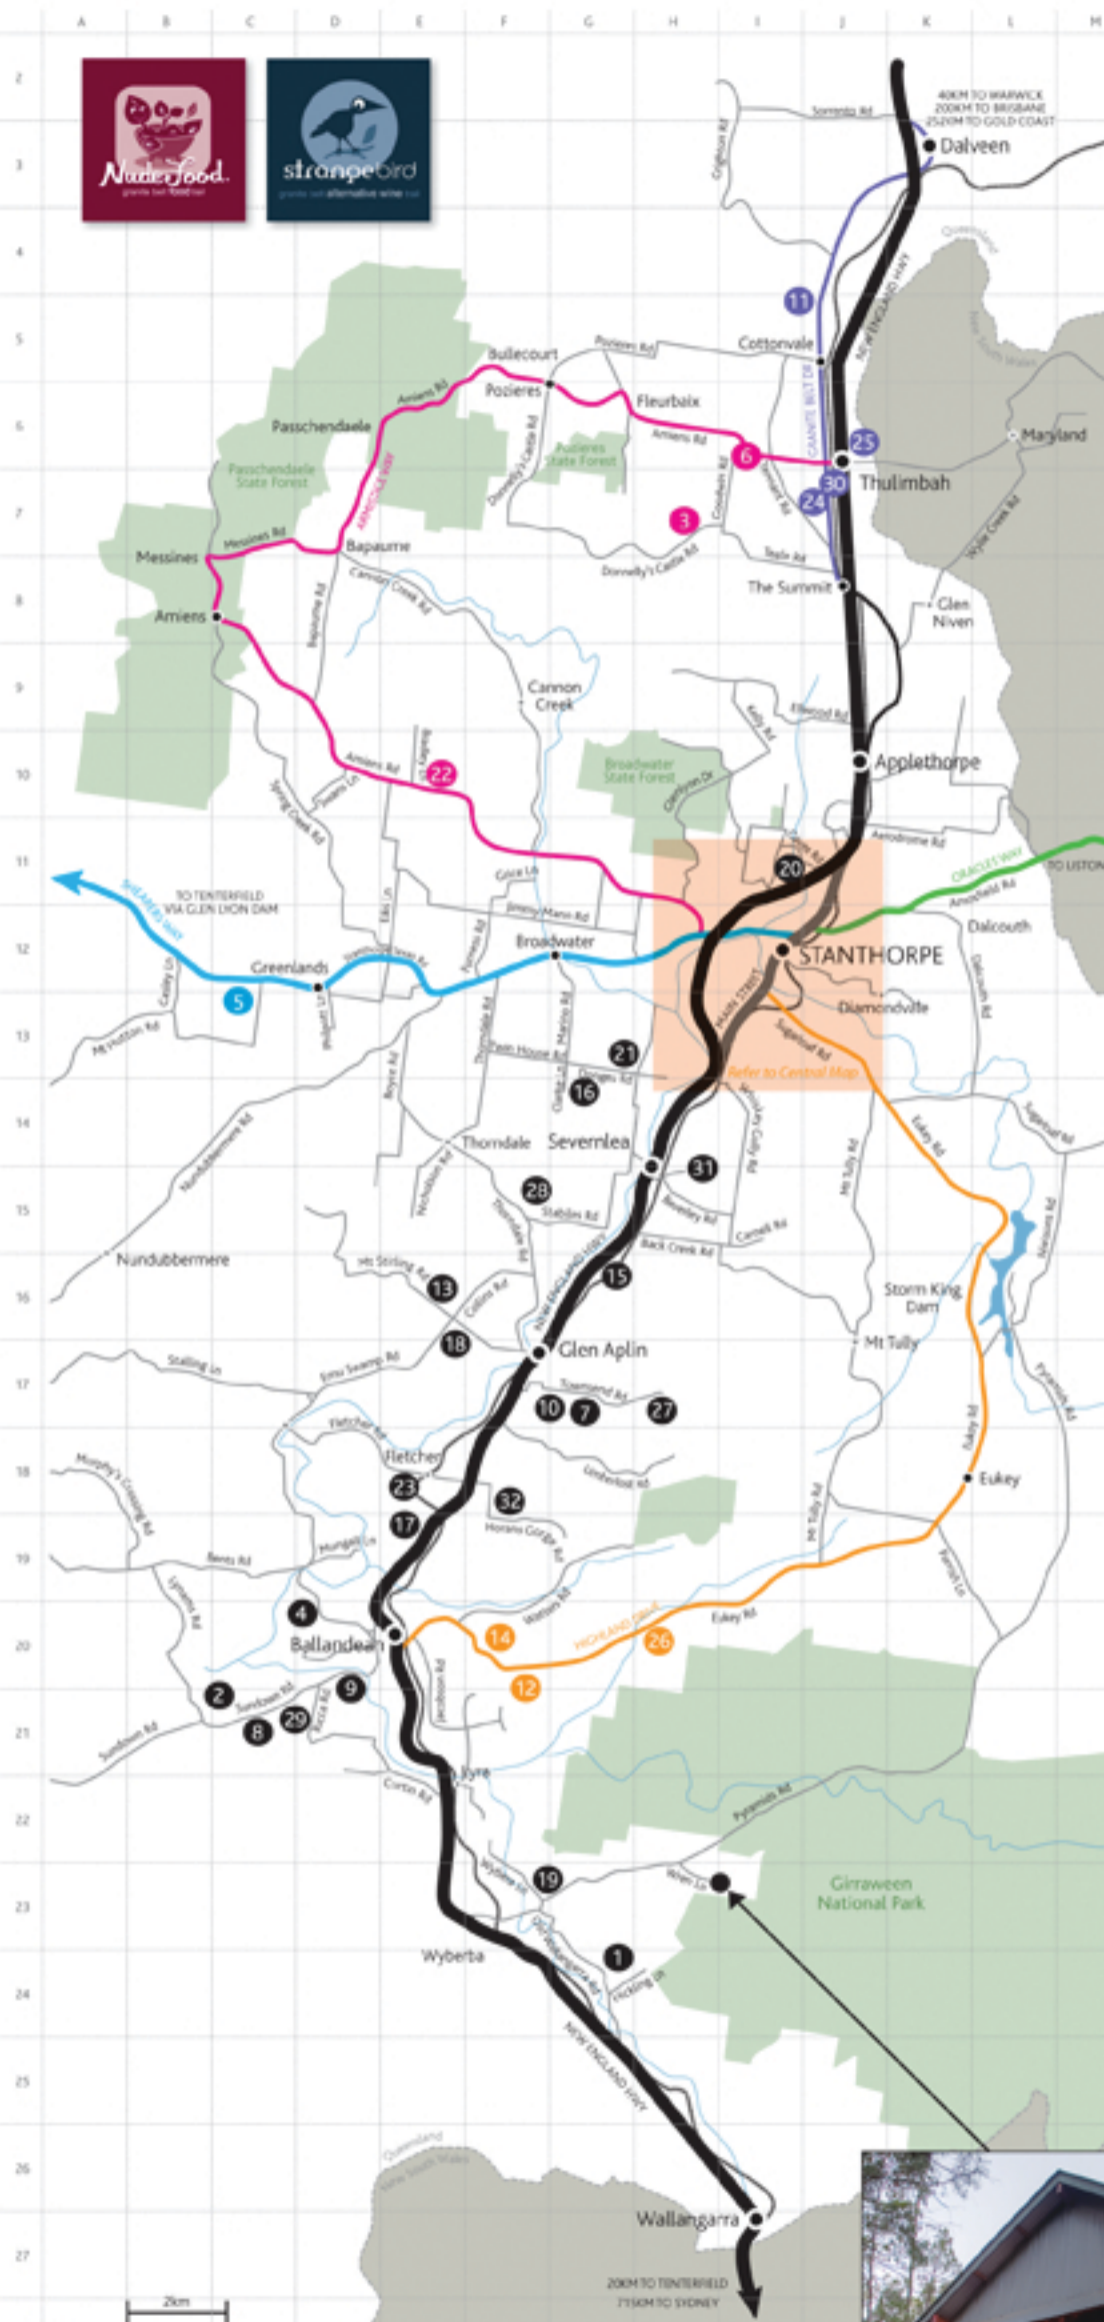

GRANITE BELT WINE COUNTRY REGIONAL MAP

MAP LISTINGS	A	B	C	D	E	F
Acacia Cottages W31						
Accommodation Creek Cottages B21						
Action Graphics K3						
Alombe Lavender & D&D W11						
Alpine Lodges K8						
Alre Boutique Villas F14						
Ambar Hill S&S E16						
Andreas Estate E18						
Applegrove Schoolhouse E19						
Azure Studio Retreat B21						
Bald Mountain Vineyard G24						
Ballandean Estate Wines & Cafe C21						
Ballandean Lodge E21						
Bella Rosa's B5						
Beirams Winery W7						
Border Caravans Q10						
Bongawarra Wines B20						
Bush Rock Gallery F13						
Carriage Stop Cottages E22						
Castla de Campo E15						
Carsley Mount Hutton Winery C13						
Castle Glen Liquors, Wine & Beer J7						
Crystal Ridge Lavenders L11						
Cypress Ridge Cottages F20						
Dalveen Springs Strawhouse K3						
Felsberg Winery & Bell Tower Cafe G17						
Girraween Environmental Lodge E23						
Glen Niven Pottery K9						
Golden Grove Estate C21						
Granite Belt Dairy Cheese Farmhouse B6						
Granite Ridge Wines D21						
Grace Lane Cottage F11						
Happy Valley Retreat W11						
Harrington Glen Wines & Trainhouse G17						
Hartlett Farm C8						
Heather's Cottage E20						
Heritage Wines J4						
Hidden Creek Wine & Cafe F26						
Highland Craft Cottage F14						
James Farmhouse & Cottages E20						
Jamworks of Glen Aplin F17						
Jester Hill Wines E16						
Just Red Wines F20						
Komniss Wines G16						
Lisah Vinegars & Herbs C21						
Lucas Estate G13						
Maggie Brockie Sculptor D20						
Mixon Wines & Cafe E19						
MollyMac Cottages F16						
Mountainview Wines E16						
Mt Tully Cottage K15						
Nest Gallery C9						
Pyramids Road Wines F23						
Old College of Wine Tourism I12						
Ridgely Estate & Cabins G13						
Robert Channon Wines & Cafe E19						
Riversport Guesthouse & Units E18						
Rumbalara Estate Wines E18						
Sam's Summit Fruit & Vegetables J8						
Sevens-Deputy Cabin B19						
Shiraz Bistro & Wine Bar E20						
Smith's Vineyard S&S & Cottage D19						
Sommerville Valley Tourist Park L15						
Squashed Berry C19						
Stanthorpe Country Resort L11						
Storm King Cottage L16						
Summit Estate Wines J7						
Suttons Juice Factory, Odey & Shed Cafe W6						
Symara Organic Farm W7						
Symphony Hill Wines G20						
The Bramble Patch W17						
The Granite Belt Maze W9						
Thunderbolt Farm & Claudio's Restaurant F15						
Urban Wines D21						
Twisted Gum Vineyard Cottages F20						
Vincenzo's at the Big Apple J6						
Vineyard Cottages & Cafe B26						
Vivienne's Cottage J14						
Whiskey Gully Wines W25						
Wild Soul Wines F19						
Widonia Cottage F23						
OTHER MEMBER SERVICES/ OUTSIDE REGION						
Australian Landcare Mgt. Assoc.						
Cabria Design						
Dewees Media Services						
Ezyer Designs						
Glenlyon Dam Tourist Park						
Glenrose Cottages B & B						
Leves K Lavender						
New England Larder						
Rebel Radio Network						
Sirromell Wines						
Southern Downs & Granite Belt Tourist Assn						
Sylvan Park						
Trackrock Wood Association						
Vink Publishing						